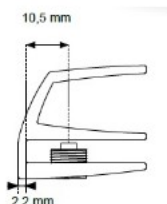

PRODUCT SHEET

Description:

Glass Door Handle "Square" F/Single Doors, Chrome Pl,F/Glass Thickness 4-6mm, 1 Zamak Screw W/PVC Tip & 1 Zamak Screw, with $\varnothing 5 \times 3,5$ mm Extension

Item number:

17.40.060-0

Units	Box	Carton	HS Code	Barcode
Pcs.	10	100	8302420090	 5704866072069

Changed from 6.00 mm. to 6.20 mm. 23-04-2012

Screws needed - not on drawing!!

SISO A/S

Mileparken 11
DK-2740 Skovlunde
Denmark
VAT: DK 24786013