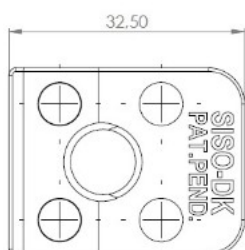

PRODUCT SHEET

Description:

Glass Door Handle "Square" F/Single Doors, Chrome Pl,F/Glass Thickness 4-6mm, 1 Zamak Screw W/PVC Tip & 1 Zamak Screw, with $\varnothing 5 \times 3,5$ mm Extension

Item number:

17.40.060-0

Units	Box	Carton	HS Code	Barcode
Pcs.	10	100	8302420090	 5704866072069

Changed from 6.00 mm. to 6.20 mm. 23-04-2012

Screws needed - not on drawing!!

SISO A/S

Mileparken 11
DK-2740 Skovlunde
Denmark
VAT: DK 24786013